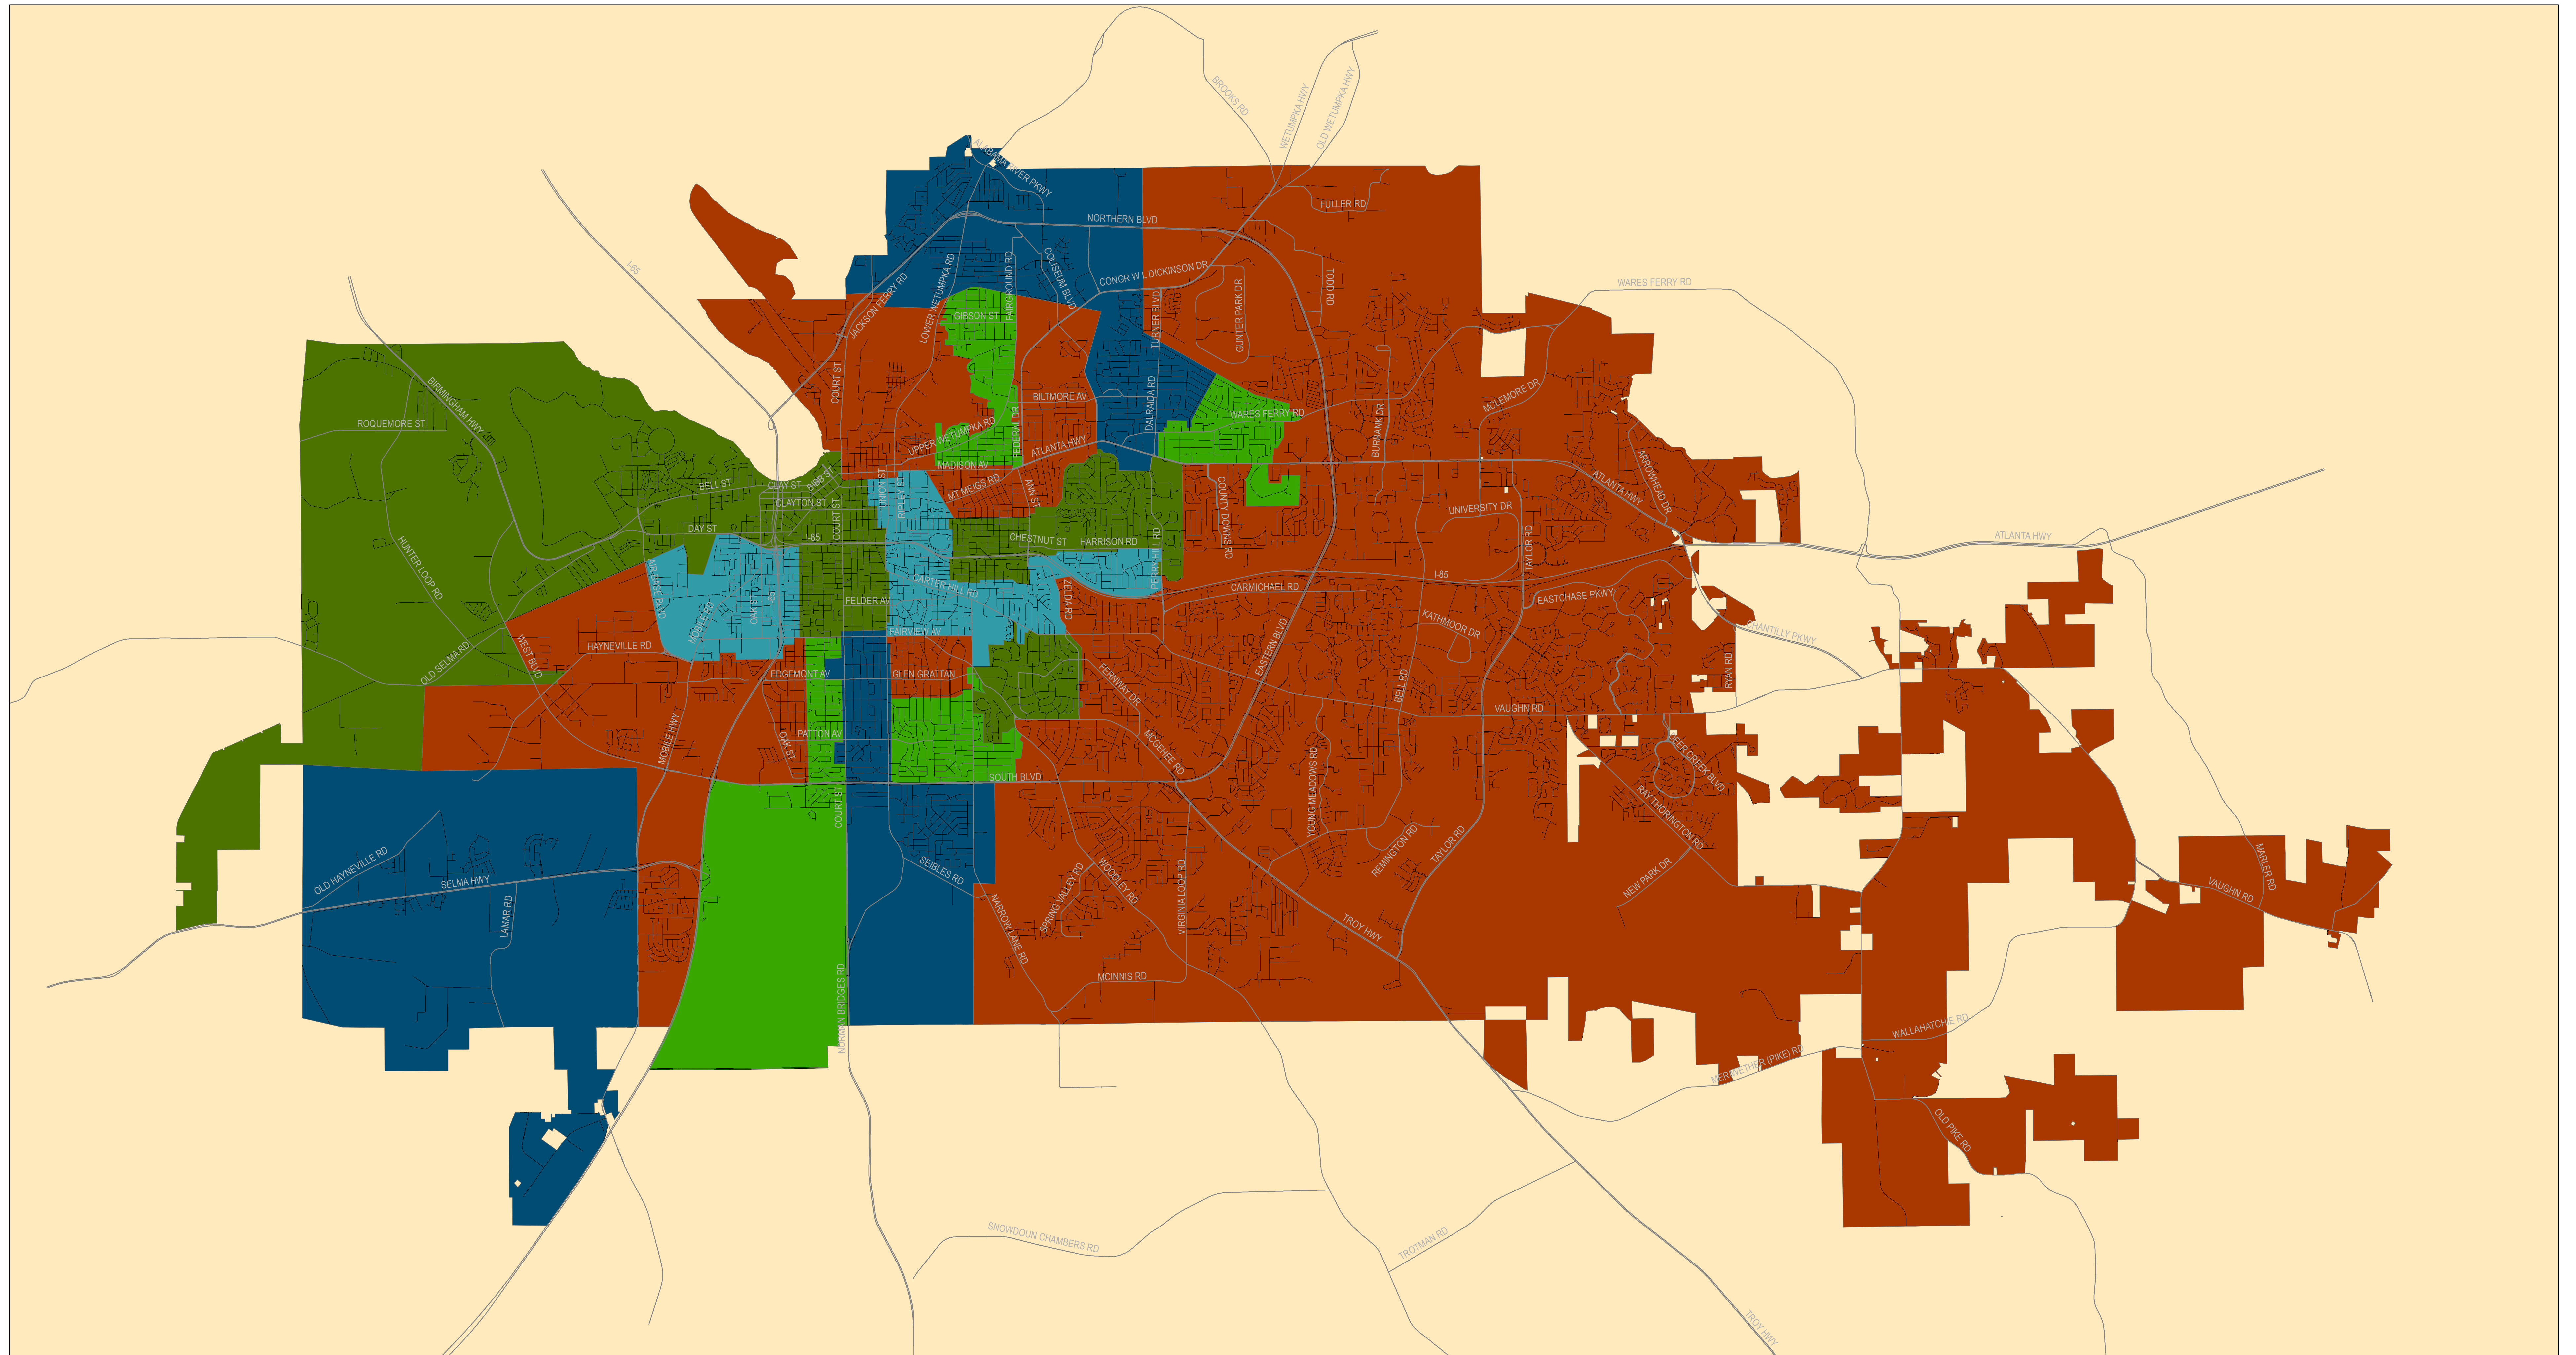

City of Montgomery Sanitation Department

Trash Pick-up Days

Trash Pick-up Day

	Monday		Thursday
	Tuesday		Friday
	Wednesday		

1 inch equals 0.75 miles

Date of Map: December 4, 2008

The City of Montgomery is providing this information solely as a courtesy and the person requesting such information should independently confirm the information contained, herein. The City assumes no liability or responsibility for any misstatements or inaccuracies contained.